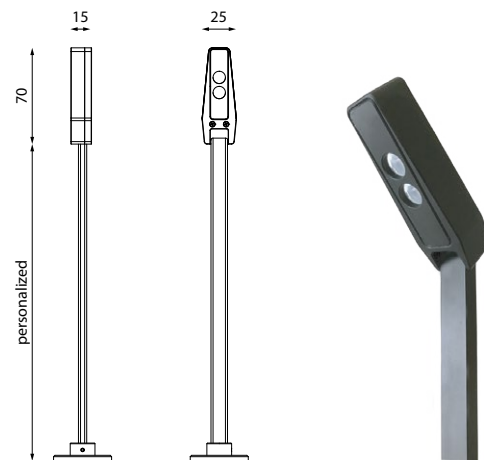

RYP

Ryp

DIMENSIONS

L 25 mm

P 15 mm

H *personalized*

CRI

97

TOTAL LUMINOUS FLUX

465 lm

CHANNEL LUMINOUS FLUX

4000 K

POWER

5 W

POWER SUPPLY

700 + 700 mA

PROTECTION CLASS

IP 20

CERTIFICATION

CE/ROHS

MATERIAL

Anodized aluminium

FINISHINGS

ANODIZED BLACK ANODIZED WHITE ANODIZED GOLD ANODIZED SILVER