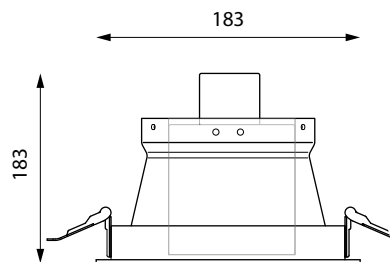

SPOTTONE

SpottOne

DIMENSIONS

L 183 mm

P 183 mm

H 123 mm

WEIGHT

800 g

CRI

97

CHANNEL LUMINOUS FLUX

4000 K - 3680 lm

POWER

35 W

POWER SUPPLY

220 ~ 240 Vac

PROTECTION CLASS

IP 20

CERTIFICATION

CE/ROHS

MATERIAL

Anodized aluminium

FINISHINGS

BLACK

WHITE RAL 9010

SPOTTONE 2

SpottOne 2

DIMENSIONS

L 340 mm

P 183 mm

H 123 mm

WEIGHT

1000 g

CRI

97

CHANNEL LUMINOUS FLUX

4000 K - 7360 lm

POWER

70 W

POWER SUPPLY

220 ~ 240 Vac

PROTECTION CLASS

IP 20

CERTIFICATION

CE/ROHS