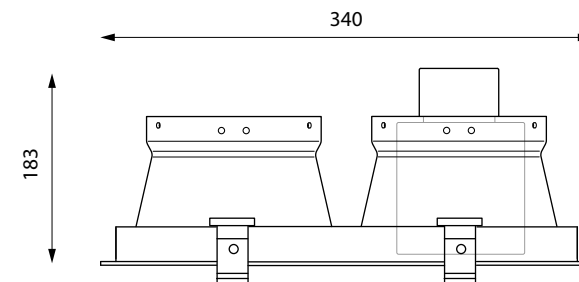

MATERIAL

Anodized aluminium

FINISHINGS

BLACK

WHITE RAL 9010